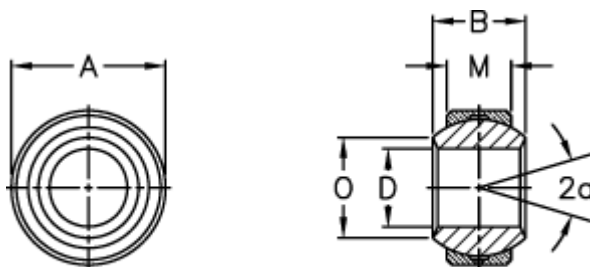

Article number: 03405060

Description: Fluro Rod end GXS 6

Measures

Str. 2-5 uden smørerille

A	= 15	Size	= 6
a (degrees)	= 13	Static load C0 (kN)	= 25.8
B	= 9	Weight	= 8
D	= 6		
Dynamic load C (kN)	= 4.3		
M	= 6.75		
O	= 8.9		
Permissible rpm	= 1500		